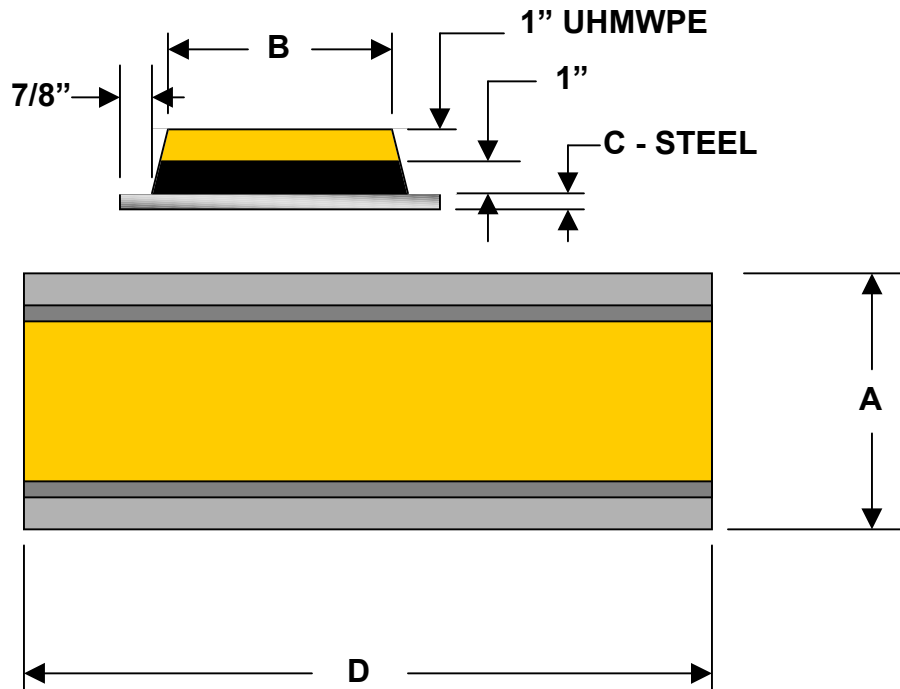

POLYNEE WELD-ON BUMPERS Flat Single Style

PART No.	A	B	C	D	Wt. Lbs.
E42000P	10	7	3/4	36	100
E43000P	10	7	3/4	48	133
E42010P	10	7	1/2	36	77
E43010P	10	7	1/2	48	103
E42004P	10	7	1/4	36	50
E43004P	10	7	1/4	48	67
E42005P	13-1/2	10-1/4	3/4	36	138
E42041P	13-1/2	10-1/4	1/2	36	110
E42042P	13-1/2	10-1/4	1/4	36	75